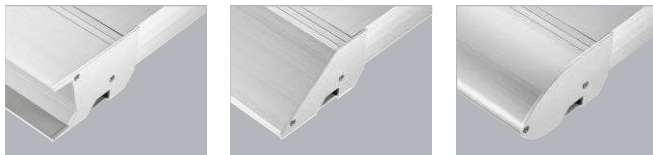

RS-K

Slope	Front	Back	Free	Type		Material	Depth	
						Aluminum	Without Support	With Support
						600~1000mm	1000~3000mm	

Web Site

Features

- High Durability
- Rain Noise Less

Colors (composite coating)

Silver(Matte)

Black(Matte)

Edge finish (3 Types)

RS-K Standard Shape

RS-KS Slim Shape

RS-KR R Shape

Black

Option

Corner Processed
(Edge up to 1,500mm)

Penetrated down pipe

Wall unevenness

LED Light 1
(N: White L: Lamp Color)

LED Light 2

<Image>

RS Visor